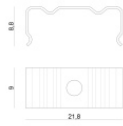

**Code**  
C00501WH - C0051MDI05019 -  
C0051NDI05019 - C0051WDI05019

Diagram showing a 5000mm length of ribbon COB with 14 LEDs/m. Dimensions include 200mm width, 8mm height, and 50mm spacing between LEDs. A 1.4mm detail is also shown.

**Code**  
C00513WH - C0037MDI05000 -  
C0037NDI05000 - C0037WDI05000

Diagram showing a 5000mm length of ribbon Slim\_V2 with 120 LEDs/m. Dimensions include 200mm width, 5mm height, and 50mm spacing between LEDs. A 1.4mm detail is also shown.

**Code**  
C00511WH

Diagram showing a 5000mm length of ribbon Slim\_V2 with 160 LEDs/m. Dimensions include 200mm width, 5mm height, and 50mm spacing between LEDs. A 1.4mm detail is also shown.

**Code**  
C00512WH - C0048NDI05000 -  
C0048WDI05000 - C0048MDI05000

LUNO\_20/27 | Profiles | Accessories  
**C-K100018**

**Staffa**  
 L=9mm, H=8.8mm, D=21.8mm.  
 Materiale:Ferro, colore:lucido, lavorazione:lavaggio.

**Code**  
98931

**Diffusore**  
 Materiale:policarbonato, colore:Opalino .