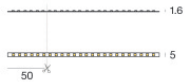

Modular  
98956

Components

Ribbon RGBW 54 LEDs/m - LED Strip | 270 topLED 67.5 W DC 48 V | 13.5 W/m

**Code**  
84197

Ribbon RGBW 54 LEDs/m - LED Strip | topLED 67.5 W DC 48 V | 13.5 W/m

**Code**  
84198

Ribbon Slim 120 LEDs/m - LED Strip | topLED 42 W DC 24 V | 8.4 W/m | 730 Lm/m