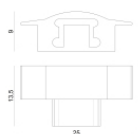

Tappo

Code

98896