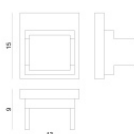

Tappo
Materiale:policarbonato, colore:Bianco .

Code
98920