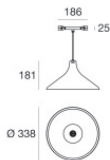

Sistemi
8722

Components

Bell-C15

Code
TR4217-9