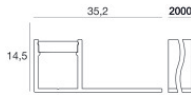

Ribbon Hi-Flux 150 LEDs/m | LED Strip | Accessories
84195

Profilo - Profilo laterale integrato a parete
Materiale:Alluminio 6060, colore:Anodised aluminium, lavorazione:Anodizzazione 20 µm.

Code
98921