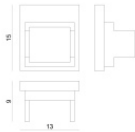

Tappo
Materiale:policarbonato, colore:Bianco .

Code
98920