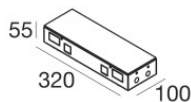

Fylo+ Surface_1 | Lines | Accessories
65015

Controcassa
posizione installativa: soffitto L=320mm, H=55mm, D=100mm

Code

62900