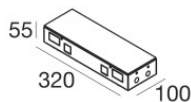

Fylo+ Recessed_5 | Lines | Accessories
65012

Controcassa
posizione installativa: soffitto L=320mm, H=55mm, D=100mm

Code

62900