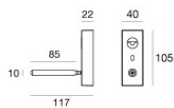

Mono System Accessories - Sistemi

Code

9854