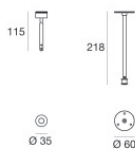

Code

8713

Mono System Accessories - Sistemi

Code

TR4114-6

Mono System Accessories

Code

TR4117-6

Mono System Accessories

Code

TR4119-6

Sistemi | 220-240 V | 1xGU10

TR4304-6

Components

	Supporting black cable - 5m	Code <u>TR4153-5</u>
	Supporting black cable - 10m - Sistemi	Code <u>TR4153-10</u>
	Supporting black cable - 20m - Sistemi	Code <u>TR4153-20</u>
	Supporting black cable - 30m - Sistemi	Code <u>TR4153-30</u>
	Supporting black cable - 50m - Sistemi	Code <u>TR4153-50</u>
	150 System Accessories - Sistemi	Code <u>8720</u>
	Mono System Accessories - Sistemi	Code <u>8704</u>
	Mono System Accessories	Code <u>8705</u>