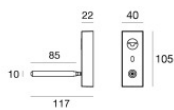

Mono System Accessories - Sistemi

Code

9853