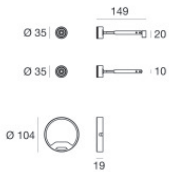

Mono System Accessories

Code

TR4111-6