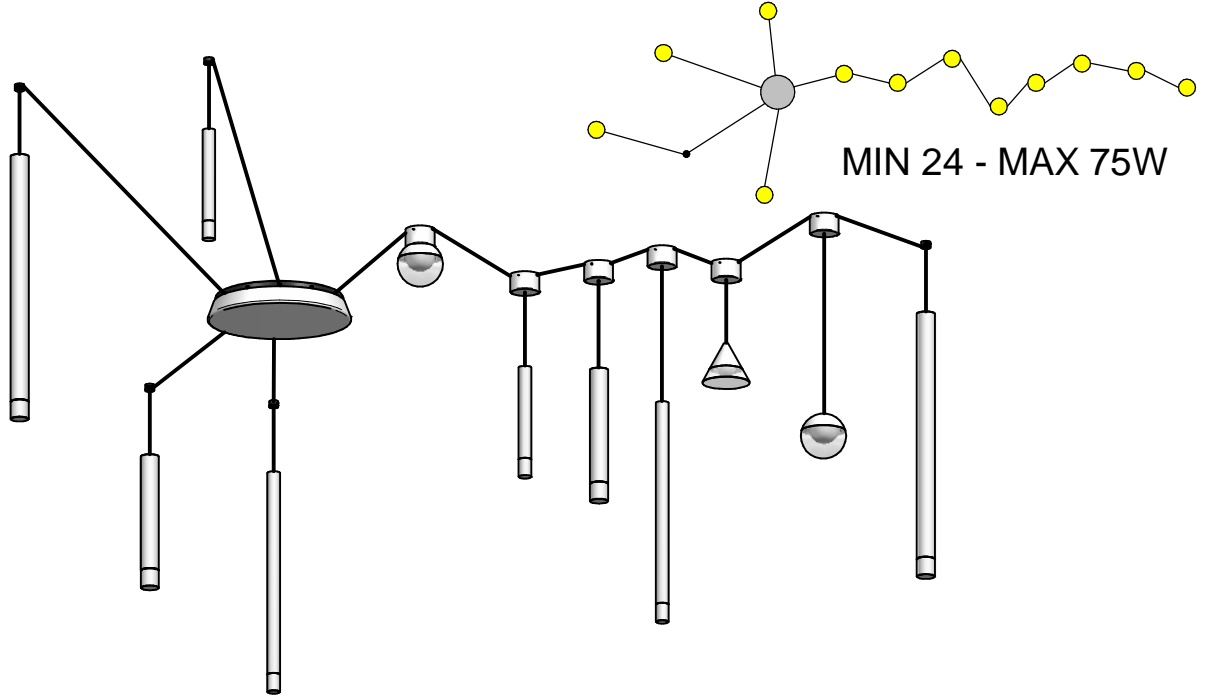

A

7

8

ON/OFF

Max 36mtl

Max 5mtl

MIN 24 - MAX 75W

ON/OFF