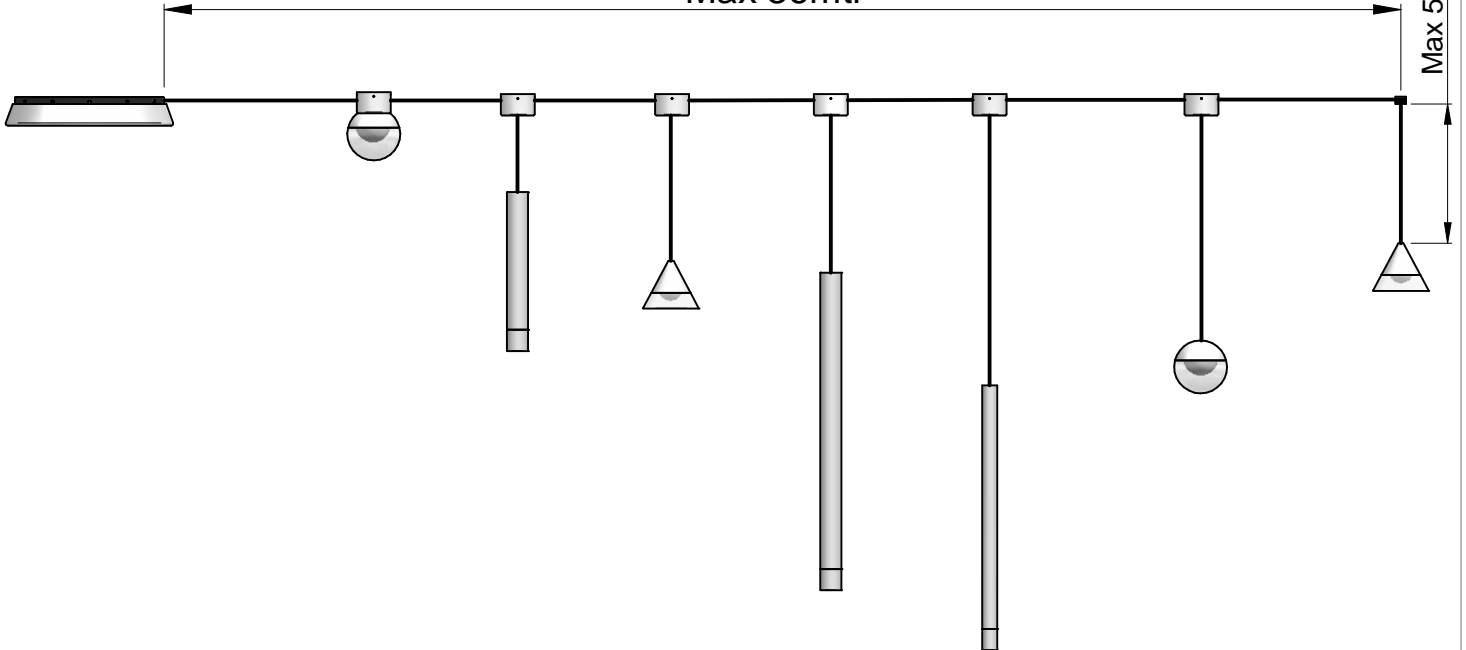

A

7

8

ON/OFF

Max 36mtl

Max 5mtl

MIN 24 - MAX 75W

ON/OFF