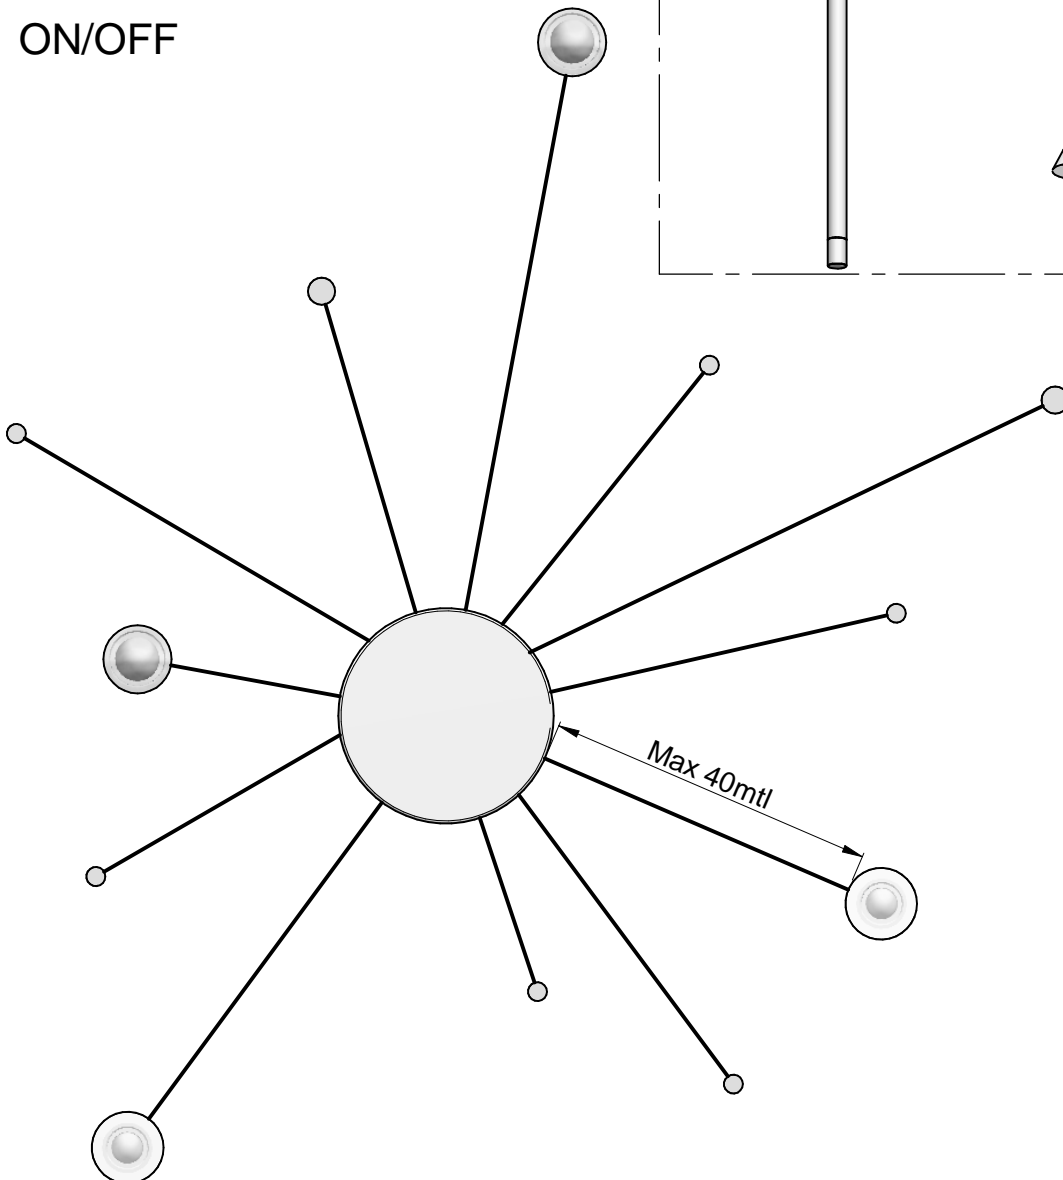

A

7

8

ON/OFF

Max 36mtl

Max 5mtl

MIN 24 - MAX 75W

ON/OFF