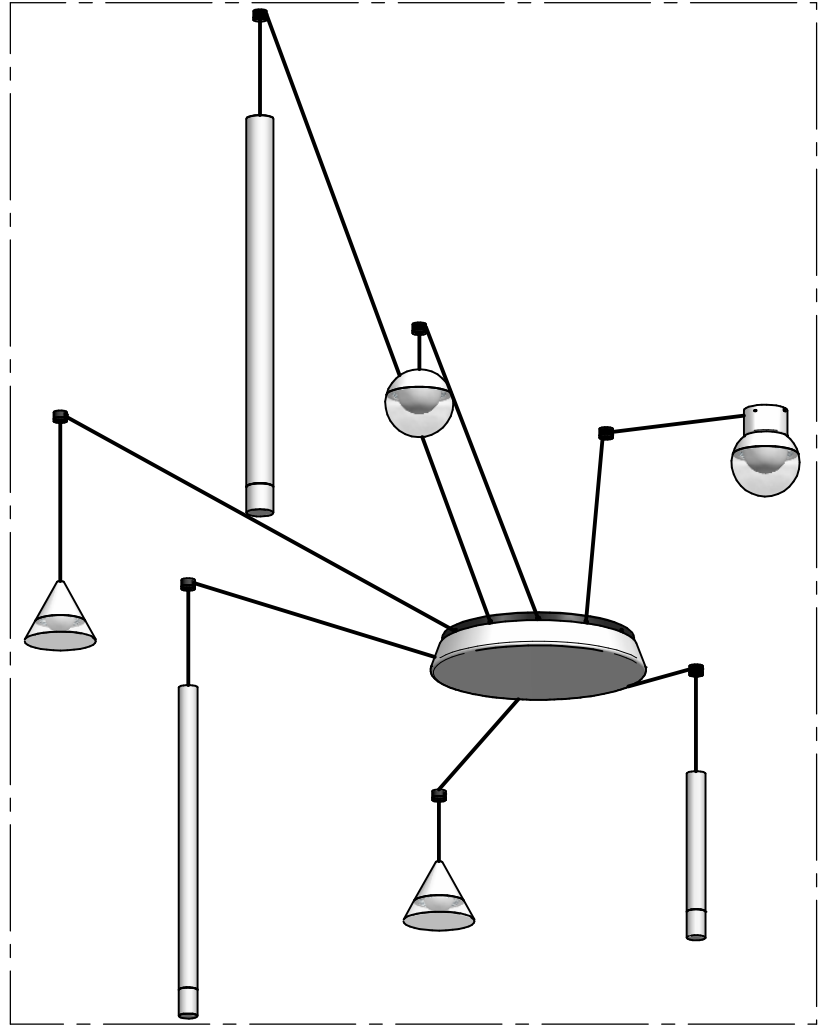

A

7

8

ON/OFF

Max 36mtl

Max 5mtl

MIN 24 - MAX 75W

ON/OFF