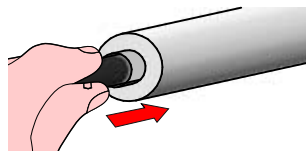

- CA111DWHWDI - 3000K
- CA111DBBWDI - 3000K
- CA111DCHWDI - 3000K
- CA111DHGWDI - 3000K
- CA111DWHMDI - 2700K
- CA111DBBMDI - 2700K
- CA111DCHMDI - 2700K
- CA111DHGMDI - 2700K

6W 6W 6W

KIT NOT INCLUDED

House icon with light bulb (correct) vs. person icon with red X (incorrect).
 Four diagrams showing correct and incorrect installation methods in a ceiling.
 Box icon = Manual icon + Screws icon.

Three diagrams showing the correct and incorrect way to mount the fixture to a ceiling using screws.

5

6

1

2

3

4

DETTAGLIO A