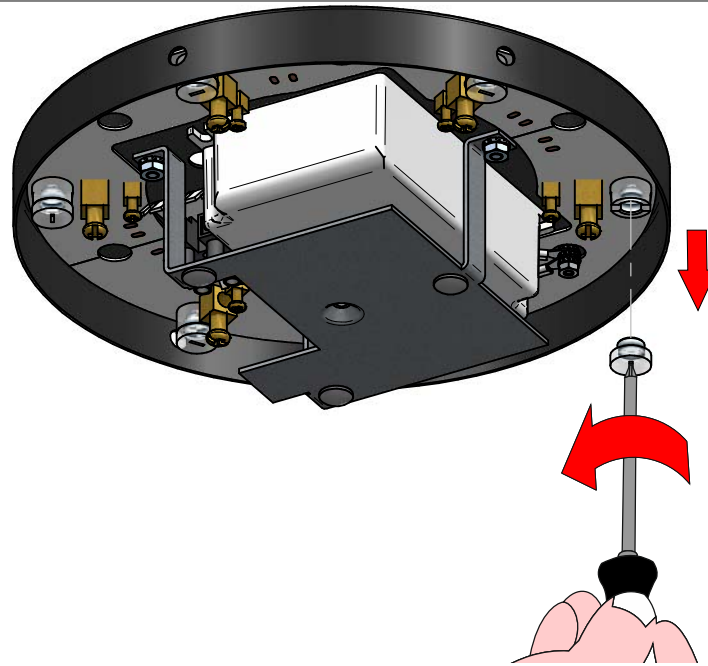

- CA111DWHWDI - 3000K
- CA111DBBWDI - 3000K
- CA111DCHWDI - 3000K
- CA111DHGWDI - 3000K
- CA111DWHMDI - 2700K
- CA111DBBMDI - 2700K
- CA111DCHMDI - 2700K
- CA111DHGMDI - 2700K

6W 6W 6W

KIT NOT INCLUDED

House icon with light bulb (correct) vs. person icon with red X (incorrect).
 Four diagrams showing correct and incorrect installation methods in a ceiling.
 Box icon = Manual icon + Screws icon.

Three diagrams showing the correct and incorrect way to mount the fixture to a ceiling using screws.

5

6

1

2

3

4

DETTAGLIO A