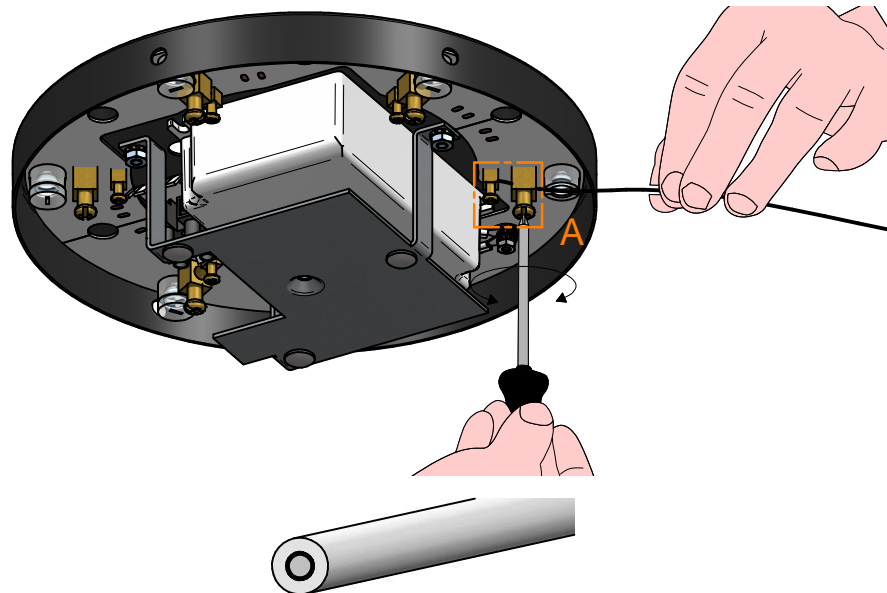

- CA111DWHWDI - 3000K
- CA111DBBWDI - 3000K
- CA111DCHWDI - 3000K
- CA111DHGWDI - 3000K
- CA111DWHMDI - 2700K
- CA111DBBMDI - 2700K
- CA111DCHMDI - 2700K
- CA111DHGMDI - 2700K

6W 6W 6W

KIT NOT INCLUDED

House icon with light bulb (correct) vs. person icon with red X (incorrect).
 Four diagrams showing correct and incorrect installation methods in a ceiling.
 Box icon = Manual icon + Screws icon.

Three diagrams showing the correct and incorrect way to mount the fixture to a ceiling using screws.

5

6

1

2

3

4

DETTAGLIO A