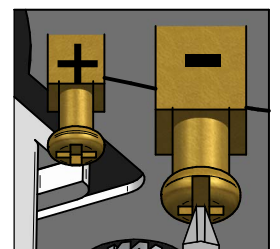

- CA111DWHWDI - 3000K
- CA111DBBWDI - 3000K
- CA111DCHWDI - 3000K
- CA111DHGWDI - 3000K
- CA111DWHMDI - 2700K
- CA111DBBMDI - 2700K
- CA111DCHMDI - 2700K
- CA111DHGMDI - 2700K

6W 6W 6W

KIT NOT INCLUDED

House icon with light bulb (correct) vs. person icon with red X (incorrect).
 Four diagrams showing correct and incorrect installation methods in a ceiling.
 Box icon = Manual icon + Screws icon.

Three diagrams showing the correct and incorrect way to mount the fixture to a ceiling using screws.

5

6

1

2

3

4

DETTAGLIO A