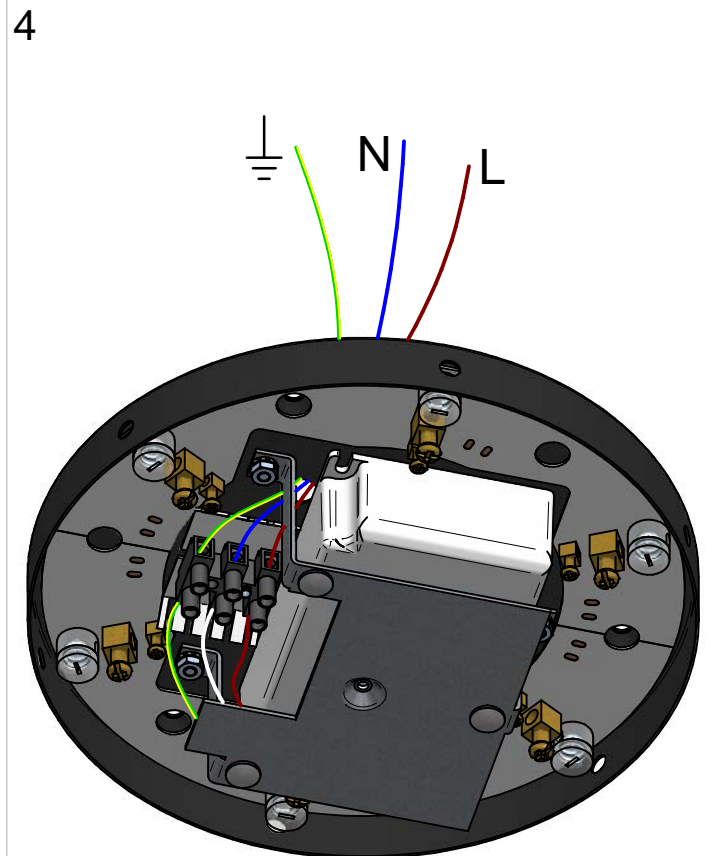

- CA111DWHWDI - 3000K
- CA111DBBWDI - 3000K
- CA111DCHWDI - 3000K
- CA111DHGWDI - 3000K
- CA111DWHMDI - 2700K
- CA111DBBMDI - 2700K
- CA111DCHMDI - 2700K
- CA111DHGMDI - 2700K

6W 6W 6W

KIT NOT INCLUDED

House icon with light bulb (correct) vs. person icon with red X (incorrect).
 Four diagrams showing correct and incorrect installation methods in a ceiling.
 Box icon = Manual icon + Screws icon.

Three diagrams showing the correct and incorrect way to mount the fixture to a ceiling using screws.

5

6

1

2

3

4

DETTAGLIO A