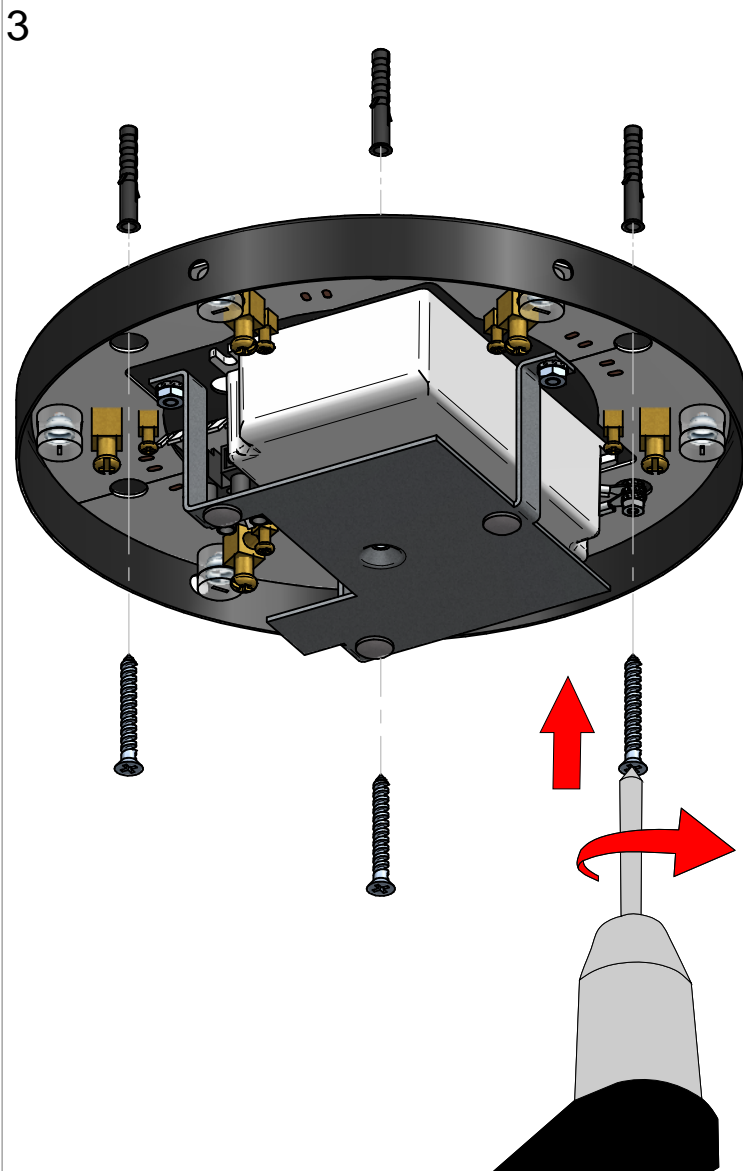

- CA111DWHWDI - 3000K
- CA111DBBWDI - 3000K
- CA111DCHWDI - 3000K
- CA111DHGWDI - 3000K
- CA111DWHMDI - 2700K
- CA111DBBMDI - 2700K
- CA111DCHMDI - 2700K
- CA111DHGMDI - 2700K

6W 6W 6W

KIT NOT INCLUDED

House icon with light bulb (correct) vs. person icon with red X (incorrect).
 Four diagrams showing correct and incorrect installation methods in a ceiling.
 Box icon = Manual icon + Screws icon.

Three diagrams showing the correct and incorrect way to mount the fixture to a ceiling using screws.

5

6

1

2

3

4

DETTAGLIO A