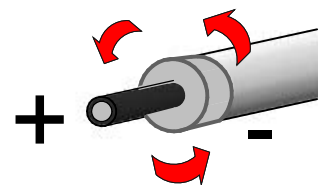

- CA111DWHWDI - 3000K
- CA111DBBWDI - 3000K
- CA111DCHWDI - 3000K
- CA111DHGWDI - 3000K
- CA111DWHMDI - 2700K
- CA111DBBMDI - 2700K
- CA111DCHMDI - 2700K
- CA111DHGMDI - 2700K

6W 6W 6W

KIT NOT INCLUDED

House icon with light bulb (correct) vs. person icon with red X (incorrect).
 Four diagrams showing correct and incorrect installation methods in a ceiling.
 Box icon = Manual icon + Screws icon.

Three diagrams showing the correct and incorrect way to mount the fixture to a ceiling using screws.

5

6

1

2

3

4

DETTAGLIO A