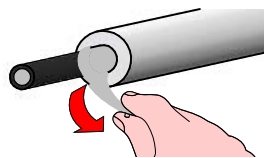

- CA111DWHWDI - 3000K
- CA111DBBWDI - 3000K
- CA111DCHWDI - 3000K
- CA111DHGWDI - 3000K
- CA111DWHMDI - 2700K
- CA111DBBMDI - 2700K
- CA111DCHMDI - 2700K
- CA111DHGMDI - 2700K

6W 6W 6W

KIT NOT INCLUDED

House icon with light bulb (correct) vs. person icon with red X (incorrect).
 Four diagrams showing correct and incorrect installation methods in a ceiling.
 Box icon = Manual icon + Screws icon.

Three diagrams showing the correct and incorrect way to mount the fixture to a ceiling using screws.

5

6

1

2

3

4

DETTAGLIO A