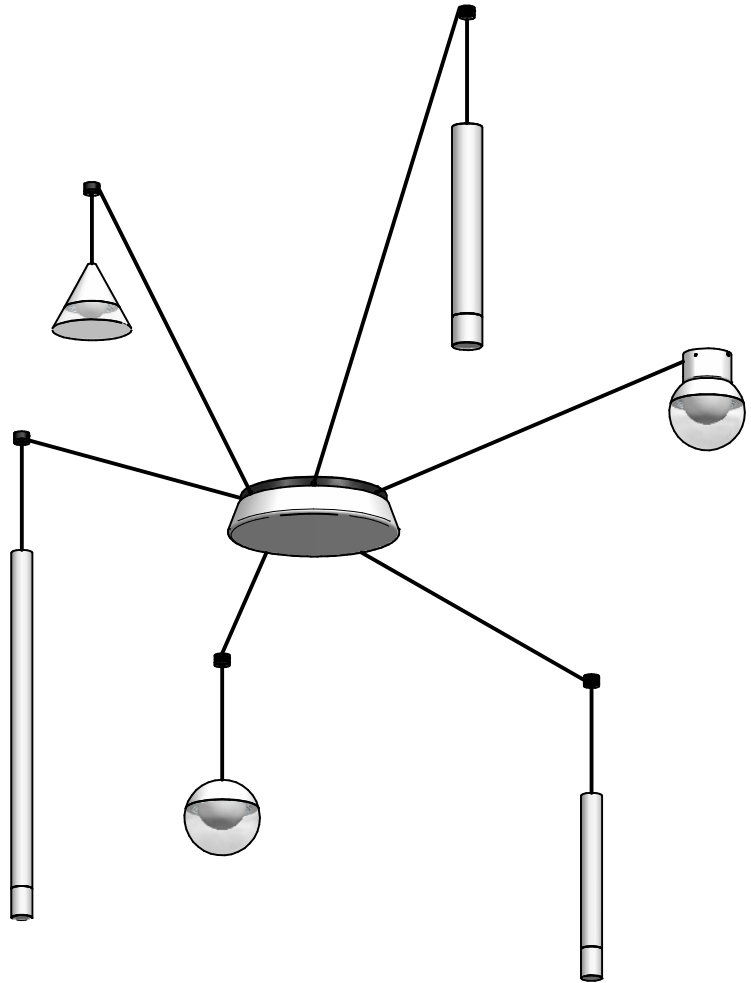

- CA111DWHWDI - 3000K
- CA111DBBWDI - 3000K
- CA111DCHWDI - 3000K
- CA111DHGWDI - 3000K
- CA111DWHMDI - 2700K
- CA111DBBMDI - 2700K
- CA111DCHMDI - 2700K
- CA111DHGMDI - 2700K

6W 6W 6W

KIT NOT INCLUDED

House icon with light bulb (correct) vs. person icon with red X (incorrect).
 Four diagrams showing correct and incorrect installation methods in a ceiling.
 Box icon = Manual icon + Screws icon.

Three diagrams showing the correct and incorrect way to mount the fixture to a ceiling using screws.

5

6

1

2

3

4

DETTAGLIO A

7

8

ON/OFF

Max 30mtl

MIN 2.5 - MAX 36W

ON/OFF

■ KIT0110

ISTRUZIONI PER IL LAVAGGIO DELL'APPARECCHIO D'ILLUMINAZIONE
LUMINAIRE CARE INSTRUCTIONS
ISTRUCCIONES PARA LIMPIAR LA LUMINARA
INSTRUCTIONS POUR LE LAVAGE DE L'APPAREIL D'ECLAIRAGE
ANLEITUNG ZUR REINIGUNG DES BELEUCHTUNGSGERATS