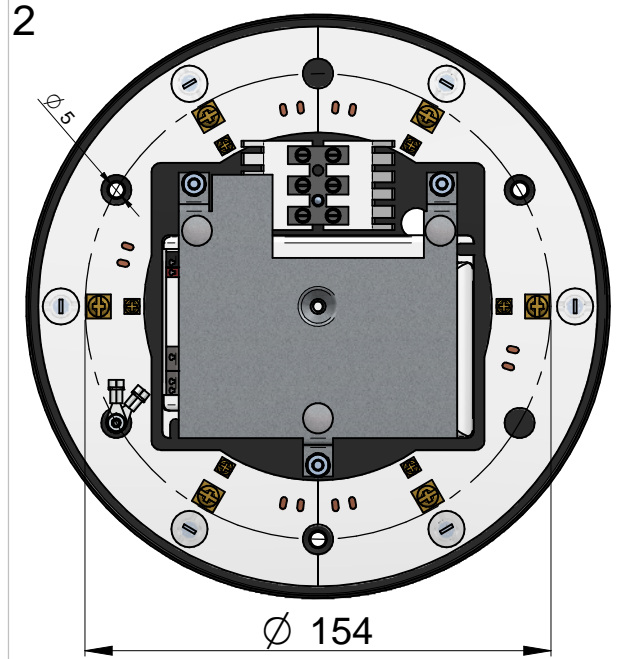

- CA111DWHWDI - 3000K
- CA111DBBWDI - 3000K
- CA111DCHWDI - 3000K
- CA111DHGWDI - 3000K
- CA111DWHMDI - 2700K
- CA111DBBMDI - 2700K
- CA111DCHMDI - 2700K
- CA111DHGMDI - 2700K

6W 6W 6W

KIT NOT INCLUDED

House icon with light bulb (correct) vs. person icon with red X (incorrect).
 Four diagrams showing correct and incorrect installation methods in a ceiling.
 Box icon = Manual icon + Screws icon.

Three diagrams showing the correct and incorrect way to mount the fixture to a ceiling using screws.

5

6

1

2

3

4

DETTAGLIO A