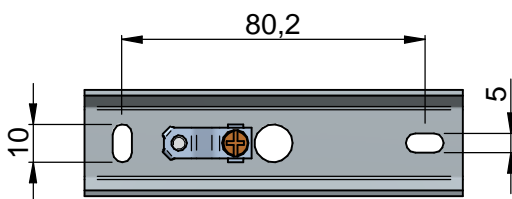

Code	Frame color	Length	Led color
CA036DWHWDI	White	160 mm	3000K
CA036DWHMDI	White	160 mm	2700K
CA036DBBWDI	Black	160 mm	3000K
CA036DBBMDI	Black	160 mm	2700K
CA036DMGWDI	Gray	160 mm	3000K
CA036DMGMDI	Gray	160 mm	2700K
CA037DWHWDI	White	240 mm	3000K
CA037DWHMDI	White	240 mm	2700K
CA037DBBWDI	Black	240 mm	3000K
CA037DBBMDI	Black	240 mm	2700K
CA037DMGWDI	Gray	240 mm	3000K
CA037DMGMDI	Gray	240 mm	2700K
CA038DWHWDI	White	320 mm	3000K
CA038DWHMDI	White	320 mm	2700K
CA038DBBWDI	Black	320 mm	3000K
CA038DBBMDI	Black	320 mm	2700K
CA038DMGWDI	Gray	320 mm	3000K
CA038DMGMDI	Gray	320 mm	2700K
CA039DWHWDI	White	620 mm	3000K
CA039DWHMDI	White	620 mm	2700K
CA039DBBWDI	Black	620 mm	3000K
CA039DBBMDI	Black	620 mm	2700K
CA039DMGWDI	Gray	620 mm	3000K
CA039DMGMDI	Gray	620 mm	2700K

Code	Frame color	Length	Led color
CA040DWHWDI	White	160 mm	3000K
CA040DWHMDI	White	160 mm	2700K
CA040DBBWDI	Black	160 mm	3000K
CA040DBBMDI	Black	160 mm	2700K
CA040DMGWDI	Gray	160 mm	3000K
CA040DMGMDI	Gray	160 mm	2700K
CA041DWHWDI	White	240 mm	3000K
CA041DWHMDI	White	240 mm	2700K
CA041DBBWDI	Black	240 mm	3000K
CA041DBBMDI	Black	240 mm	2700K
CA041DMGWDI	Gray	240 mm	3000K
CA041DMGMDI	Gray	240 mm	2700K
CA042DWHWDI	White	320 mm	3000K
CA042DWHMDI	White	320 mm	2700K
CA042DBBWDI	Black	320 mm	3000K
CA042DBBMDI	Black	320 mm	2700K
CA042DMGWDI	Gray	320 mm	3000K
CA042DMGMDI	Gray	320 mm	2700K
CA043DWHWDI	White	620 mm	3000K
CA043DWHMDI	White	620 mm	2700K
CA043DBBWDI	Black	620 mm	3000K
CA043DBBMDI	Black	620 mm	2700K
CA043DMGWDI	Gray	620 mm	3000K
CA043DMGMDI	Gray	620 mm	2700K

1

2

CA036DWHWDI	CA040DWHWDI
CA036DWHMDI	CA040DWHMDI
CA036DBBWDI	CA040DBBWDI
CA036DBBMDI	CA040DBBMDI
CA036DMGWDI	CA040DMGWDI
CA036DMGMDI	CA040DMGMDI

2.1

CA037DWHWDI	CA041DWHWDI
CA037DWHMDI	CA041DWHMDI
CA037DBBWDI	CA041DBBWDI
CA037DBBMDI	CA041DBBMDI
CA037DMGWDI	CA041DMGWDI
CA037DMGMDI	CA041DMGMDI
CA038DWHWDI	CA042DWHWDI
CA038DWHMDI	CA042DWHMDI
CA038DBBWDI	CA042DBBWDI
CA038DBBMDI	CA042DBBMDI
CA038DMGWDI	CA042DMGWDI
CA038DMGMDI	CA042DMGMDI