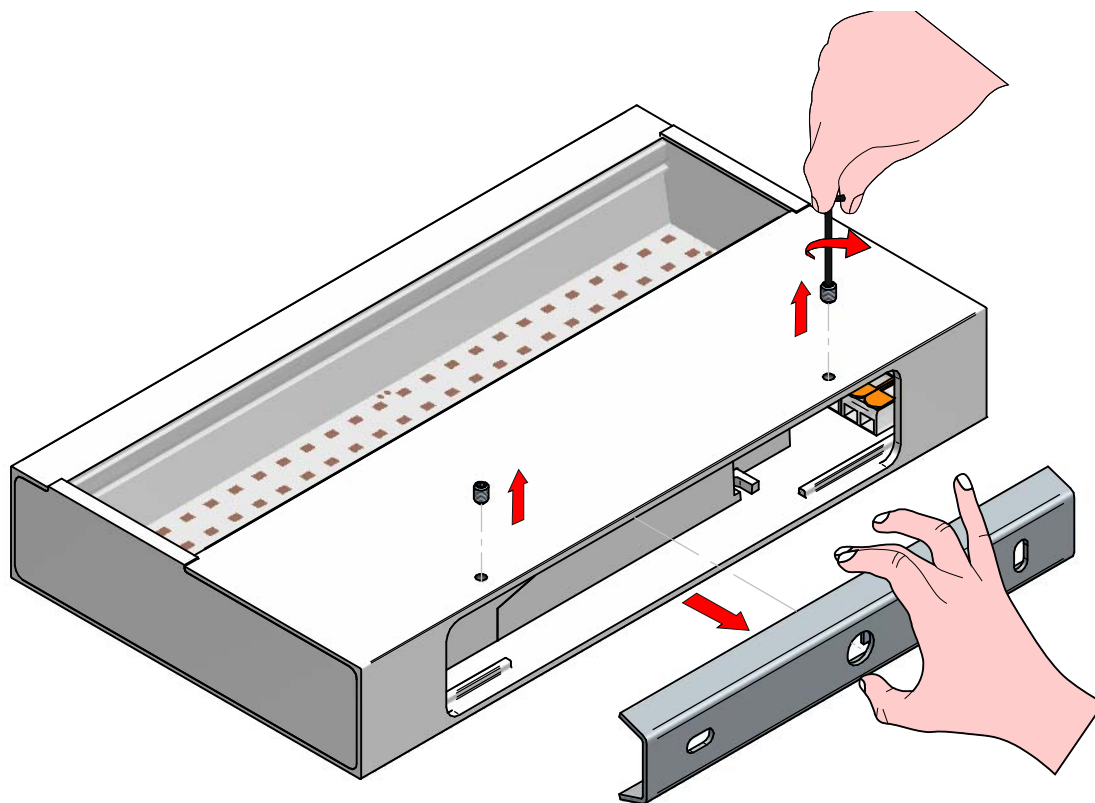

1

2

CA036DWHWDI	CA040DWHWDI
CA036DWHMDI	CA040DWHMDI
CA036DBBWDI	CA040DBBWDI
CA036DBBMDI	CA040DBBMDI
CA036DMGWDI	CA040DMGWDI
CA036DMGMDI	CA040DMGMDI

2.1

CA037DWHWDI	CA041DWHWDI
CA037DWHMDI	CA041DWHMDI
CA037DBBWDI	CA041DBBWDI
CA037DBBMDI	CA041DBBMDI
CA037DMGWDI	CA041DMGWDI
CA037DMGMDI	CA041DMGMDI
CA038DWHWDI	CA042DWHWDI
CA038DWHMDI	CA042DWHMDI
CA038DBBWDI	CA042DBBWDI
CA038DBBMDI	CA042DBBMDI
CA038DMGWDI	CA042DMGWDI
CA038DMGMDI	CA042DMGMDI

2.2

CA039DWHWDI	CA043DWHWDI
CA039DWHMDI	CA043DWHMDI
CA039DBBWDI	CA043DBBWDI
CA039DBBMDI	CA043DBBMDI
CA039DMGWDI	CA043DMGWDI
CA039DMGMDI	CA043DMGMDI