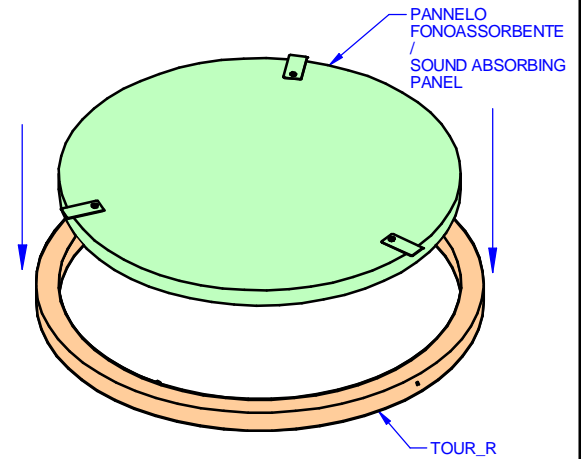

1)

2)

3)

DIMENSIONI TOUR / TOUR DIMENSION	TIPOLOGIA EMISS. DEL TOUR / TOUR TYPE EMISSION	CODICE PANNELLO FONOASSORBENTE / SOUND ABSORBING PANEL CODE
ø665	SINGLE-EMISSION	99957;99958;99959
ø665	BI-EMISSION	99957;99958;99959
ø835	SINGLE-EMISSION	99954; 99955; 99956
ø835	BI-EMISSION	99954; 99955; 99956

1)

2)

3)