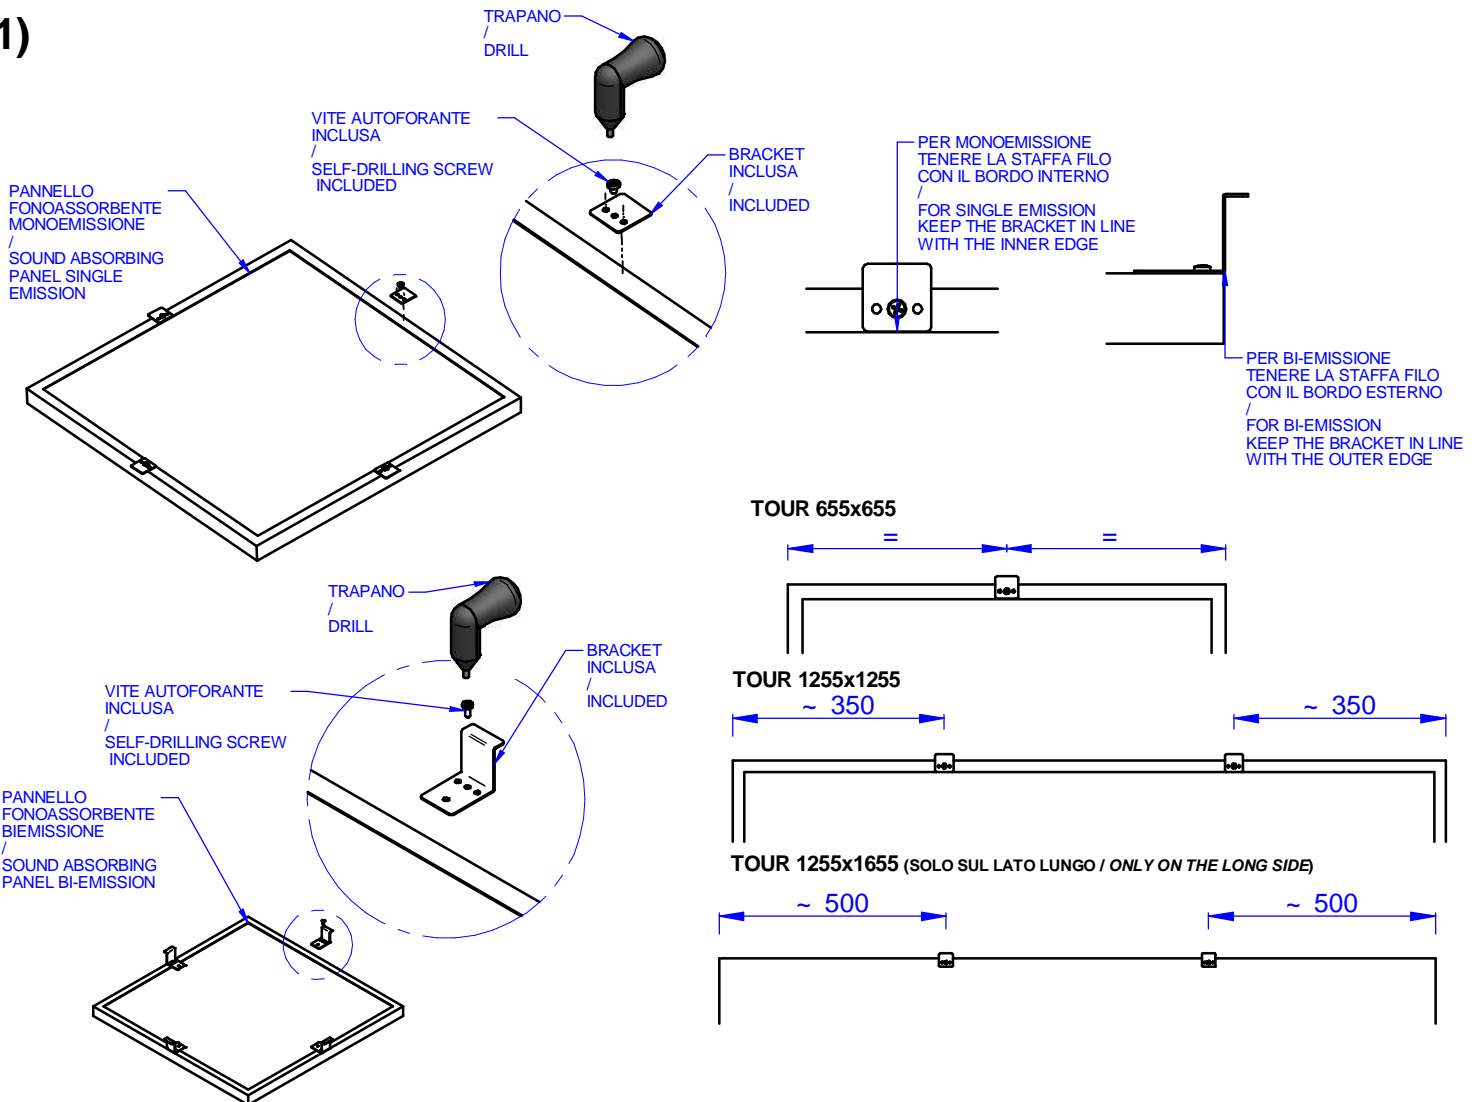

**ART. 99960; 99961; 99962; 99963; 99964; 99965; 99966; 99967; 99968;
99954; 99955; 99956; 99957; 99958; 99959**

DIMENSIONI TOUR / TOUR DIMENSION	TIPOLOGIA EMISS. DEL TOUR / TOUR TYPE EMISSION	CODICE PANNELLO FONOASSORBENTE / SOUND ABSORBING PANEL CODE
655x655	SINGLE-EMISSION	99960; 99961; 99962
1255x1255	SINGLE-EMISSION	99963; 99964; 99965
1255x1655	SINGLE-EMISSION	99966; 99967; 99968
656x656	BI-EMISSION	99960; 99961; 99962
1256x1256	BI-EMISSION	99963; 99964; 99965
1256x1656	BI-EMISSION	99966; 99967; 99968

1)

2)

3)

DIMENSIONI TOUR / TOUR DIMENSION	TIPOLOGIA EMISS. DEL TOUR / TOUR TYPE EMISSION	CODICE PANNELLO FONOASSORBENTE / SOUND ABSORBING PANEL CODE
ø665	SINGLE-EMISSION	99957;99958;99959
ø665	BI-EMISSION	99957;99958;99959
ø835	SINGLE-EMISSION	99954; 99955; 99956
ø835	BI-EMISSION	99954; 99955; 99956