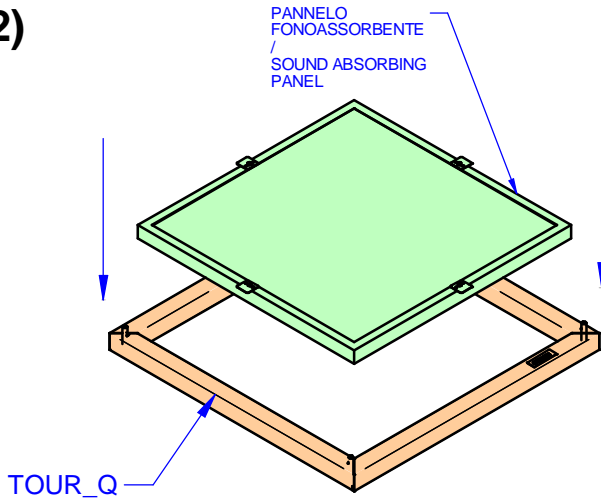

**ART. 99960; 99961; 99962; 99963; 99964; 99965; 99966; 99967; 99968;
99954; 99955; 99956; 99957; 99958; 99959**

DIMENSIONI TOUR / TOUR DIMENSION	TIPOLOGIA EMISS. DEL TOUR / TOUR TYPE EMISSION	CODICE PANNELLO FONOASSORBENTE / SOUND ABSORBING PANEL CODE
655x655	SINGLE-EMISSION	99960; 99961; 99962
1255x1255	SINGLE-EMISSION	99963; 99964; 99965
1255x1655	SINGLE-EMISSION	99966; 99967; 99968
656x656	BI-EMISSION	99960; 99961; 99962
1256x1256	BI-EMISSION	99963; 99964; 99965
1256x1656	BI-EMISSION	99966; 99967; 99968

1)

2)

3)

DIMENSIONI TOUR / TOUR DIMENSION	TIPOLOGIA EMISS. DEL TOUR / TOUR TYPE EMISSION	CODICE PANNELLO FONOASSORBENTE / SOUND ABSORBING PANEL CODE
ø665	SINGLE-EMISSION	99957;99958;99959
ø665	BI-EMISSION	99957;99958;99959
ø835	SINGLE-EMISSION	99954; 99955; 99956
ø835	BI-EMISSION	99954; 99955; 99956