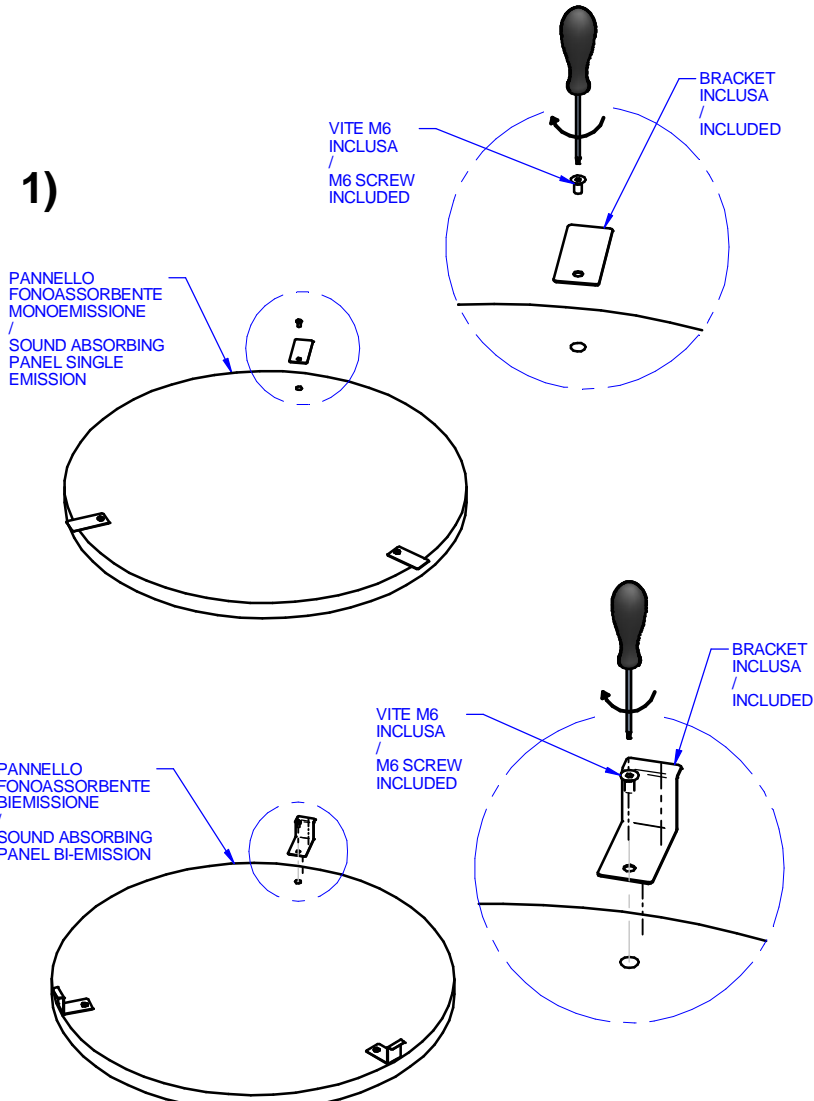

**ART. 99960; 99961; 99962; 99963; 99964; 99965; 99966; 99967; 99968;
99954; 99955; 99956; 99957; 99958; 99959**

DIMENSIONI TOUR / TOUR DIMENSION	TIPOLOGIA EMISS. DEL TOUR / TOUR TYPE EMISSION	CODICE PANNELLO FONOASSORBENTE / SOUND ABSORBING PANEL CODE
655x655	SINGLE-EMISSION	99960; 99961; 99962
1255x1255	SINGLE-EMISSION	99963; 99964; 99965
1255x1655	SINGLE-EMISSION	99966; 99967; 99968
656x656	BI-EMISSION	99960; 99961; 99962
1256x1256	BI-EMISSION	99963; 99964; 99965
1256x1656	BI-EMISSION	99966; 99967; 99968

1)

2)

3)

DIMENSIONI TOUR / TOUR DIMENSION	TIPOLOGIA EMISS. DEL TOUR / TOUR TYPE EMISSION	CODICE PANNELLO FONOASSORBENTE / SOUND ABSORBING PANEL CODE
ø665	SINGLE-EMISSION	99957;99958;99959
ø665	BI-EMISSION	99957;99958;99959
ø835	SINGLE-EMISSION	99954; 99955; 99956
ø835	BI-EMISSION	99954; 99955; 99956

1)

2)

3)