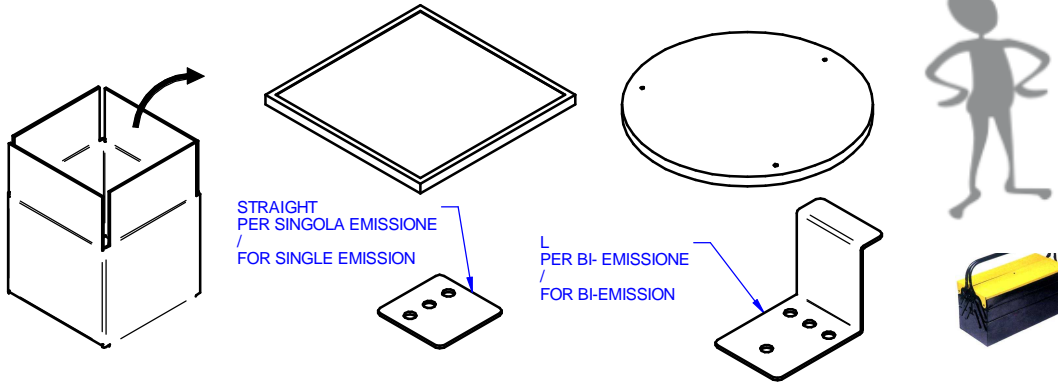

**ART. 99960; 99961; 99962; 99963; 99964; 99965; 99966; 99967; 99968;
99954; 99955; 99956; 99957; 99958; 99959**

DIMENSIONI TOUR / TOUR DIMENSION	TIPOLOGIA EMISS. DEL TOUR / TOUR TYPE EMISSION	CODICE PANNELLO FONOASSORBENTE / SOUND ABSORBING PANEL CODE
655x655	SINGLE-EMISSION	99960; 99961; 99962
1255x1255	SINGLE-EMISSION	99963; 99964; 99965
1255x1655	SINGLE-EMISSION	99966; 99967; 99968
656x656	BI-EMISSION	99960; 99961; 99962
1256x1256	BI-EMISSION	99963; 99964; 99965
1256x1656	BI-EMISSION	99966; 99967; 99968

1)

2)

3)

DIMENSIONI TOUR / TOUR DIMENSION	TIPOLOGIA EMISS. DEL TOUR / TOUR TYPE EMISSION	CODICE PANNELLO FONOASSORBENTE / SOUND ABSORBING PANEL CODE
ø665	SINGLE-EMISSION	99957;99958;99959
ø665	BI-EMISSION	99957;99958;99959
ø835	SINGLE-EMISSION	99954; 99955; 99956
ø835	BI-EMISSION	99954; 99955; 99956