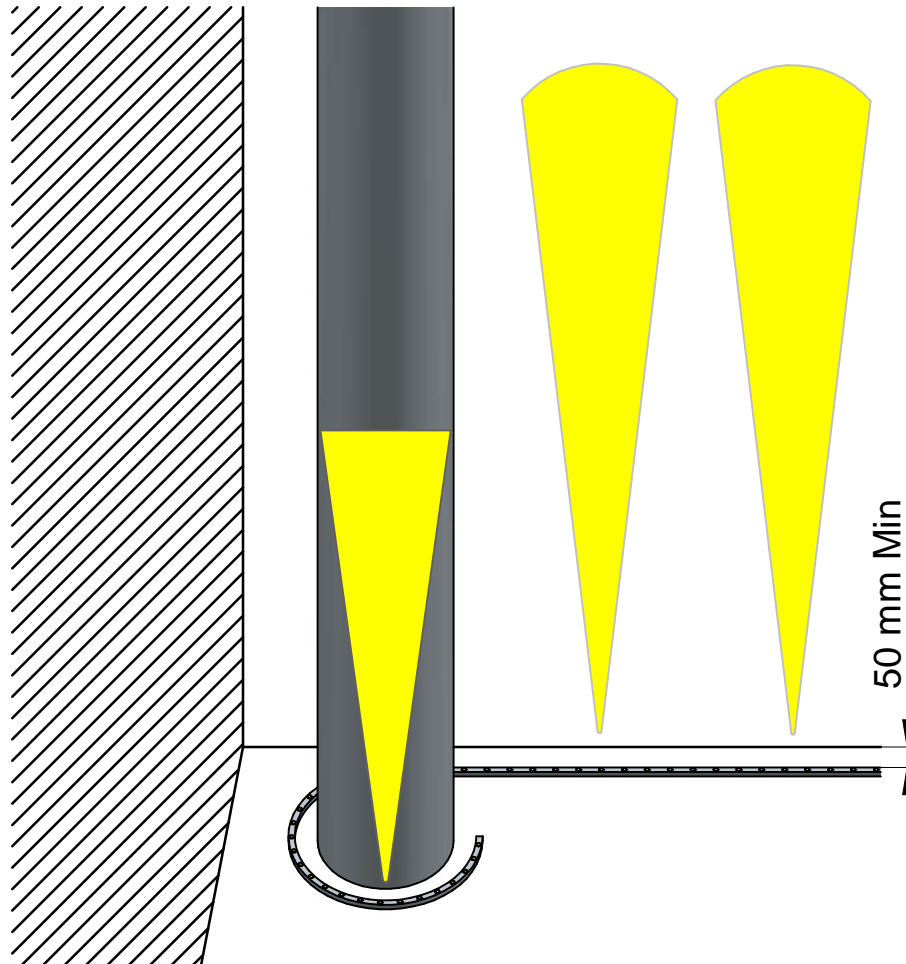

<i>Rubber 3D</i>
82216
82217
82218
82219
82220
82221

**WARNINGS:**

- The external flexible cable or cord of this luminaire cannot be replaced; if the cord is damaged, the luminaire shall be destroyed
- The light source of this luminaire is not replaceable; when the light source reaches its end of life, the whole luminaire shall be replaced.

1

2

3

4

5

6

Ø500 mm

$X > 500 \text{ mm}$

$X = 168\text{mm} \times (1 / 2 / 3 / ..)$  ✓

$X < 168\text{ mm}$  ✗

$Y > 168\text{ mm}$

5

6

7

8

1