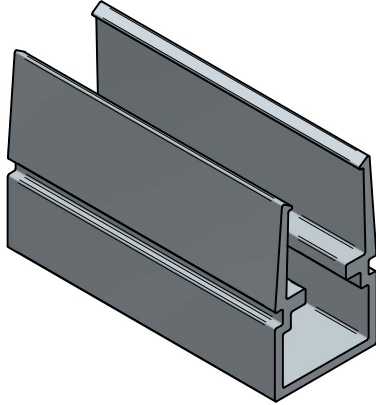

4

5

**B**

**C**

**99688**

*Extension 2m + 2 pole female connector  
(Not included)*

**99689**

*Extension 2m + 2 pole male connector  
(Not included)*

**99700**

*RF Remote Full Mono  
(Not included)*

**99535**  
*Profile  
(Not included)*

**99549**  
*Profile  
(Not included)*

**99537**  
*Profile  
(Not included)*

**99536**  
*Profile  
(Not included)*