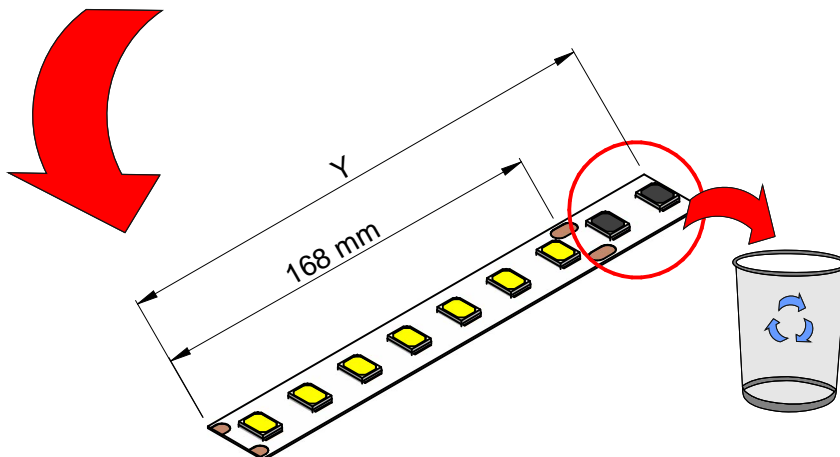

<i>Rubber 3D</i>
82216
82217
82218
82219
82220
82221

**WARNINGS:**

- The external flexible cable or cord of this luminaire cannot be replaced; if the cord is damaged, the luminaire shall be destroyed
- The light source of this luminaire is not replaceable; when the light source reaches its end of life, the whole luminaire shall be replaced.

$X = 168\text{mm} \times (1 / 2 / 3 / ..)$  ✓

$X < 168\text{ mm}$  ✗

$Y > 168\text{ mm}$

5

6

7

8

1