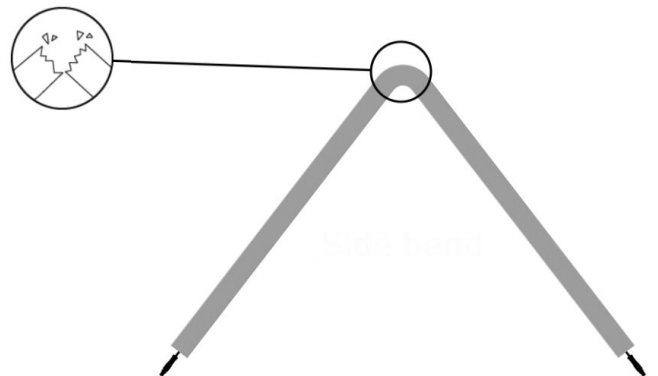

<i>Rubber 3D</i>
82216
82217
82218
82219
82220
82221

**WARNINGS:**

- The external flexible cable or cord of this luminaire cannot be replaced; if the cord is damaged, the luminaire shall be destroyed
- The light source of this luminaire is not replaceable; when the light source reaches its end of life, the whole luminaire shall be replaced.

1

2

3

4

5

6

Ø500 mm

$X > 500 \text{ mm}$

$X = 168\text{mm} \times (1 / 2 / 3 / ..)$  ✓

$X < 168\text{ mm}$  ✗

$Y > 168\text{ mm}$

5

6

7

8

1