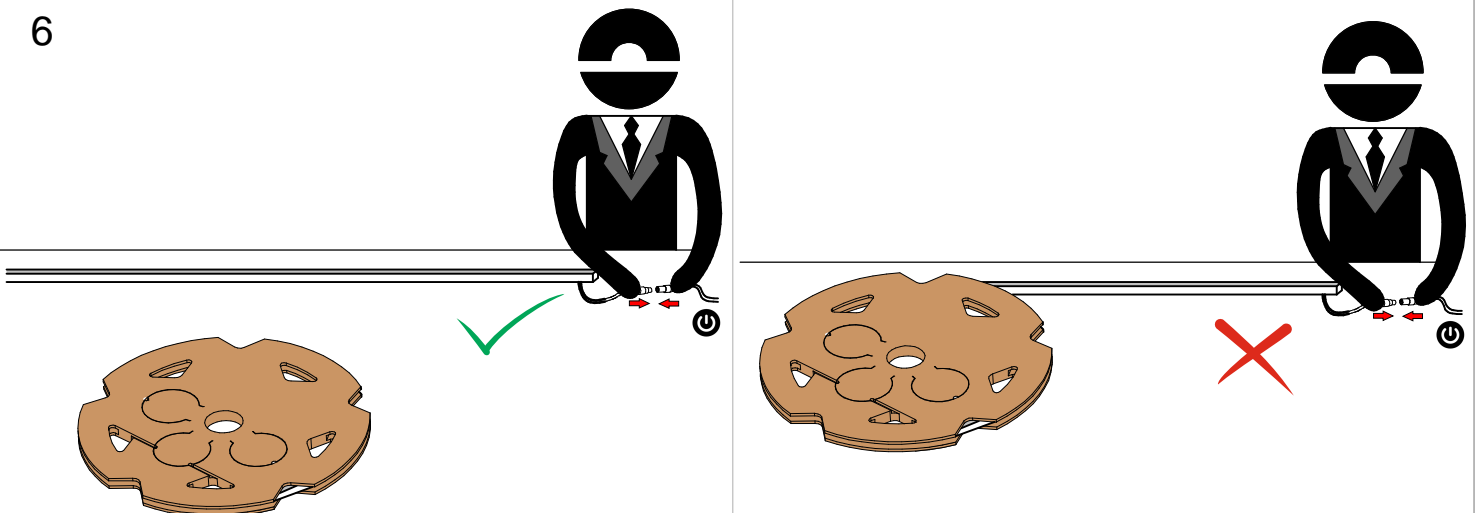

<i>Rubber 3D</i>
82216
82217
82218
82219
82220
82221

**WARNINGS:**

- The external flexible cable or cord of this luminaire cannot be replaced; if the cord is damaged, the luminaire shall be destroyed
- The light source of this luminaire is not replaceable; when the light source reaches its end of life, the whole luminaire shall be replaced.

1

2

3

4

5

6

Ø500 mm

$X > 500 \text{ mm}$

$X = 168\text{mm} \times (1 / 2 / 3 / ..)$  ✓

$X < 168\text{ mm}$  ✗

$Y > 168\text{ mm}$

5

6

7

8

1