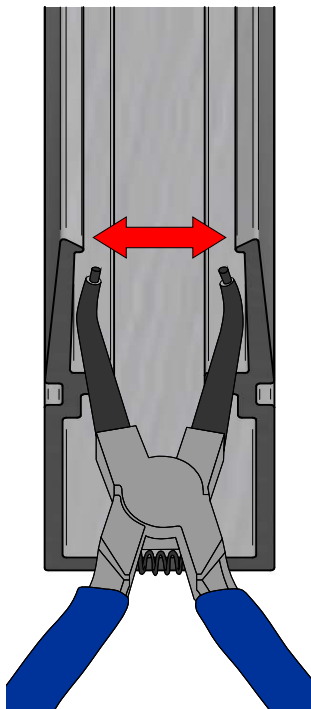

<i>Rubber 3D</i>
82216
82217
82218
82219
82220
82221

**WARNINGS:**

- The external flexible cable or cord of this luminaire cannot be replaced; if the cord is damaged, the luminaire shall be destroyed
- The light source of this luminaire is not replaceable; when the light source reaches its end of life, the whole luminaire shall be replaced.

4

5

**B**

**C**

**99688**

*Extension 2m + 2 pole female connector  
(Not included)*

**99689**

*Extension 2m + 2 pole male connector  
(Not included)*