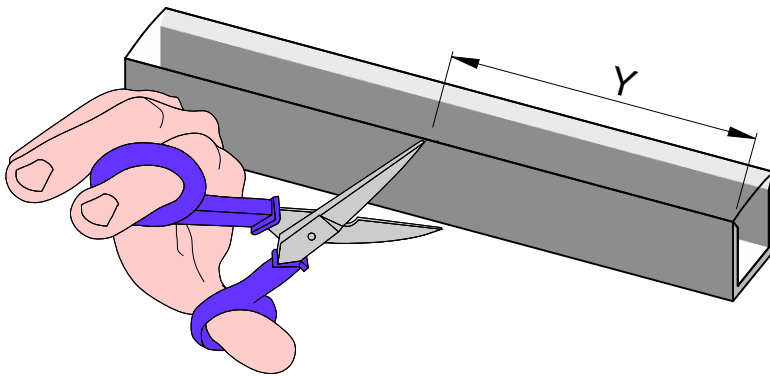

<i>Rubber 3D</i>
82216
82217
82218
82219
82220
82221

**WARNINGS:**

- The external flexible cable or cord of this luminaire cannot be replaced; if the cord is damaged, the luminaire shall be destroyed
- The light source of this luminaire is not replaceable; when the light source reaches its end of life, the whole luminaire shall be replaced.

1

2

3

4

5

6

Ø500 mm

$X > 500 \text{ mm}$

$X = 168\text{mm} \times (1 / 2 / 3 / ..)$  ✓

$X < 168\text{ mm}$  ✗

$Y > 168\text{ mm}$

5

6

7

8

1