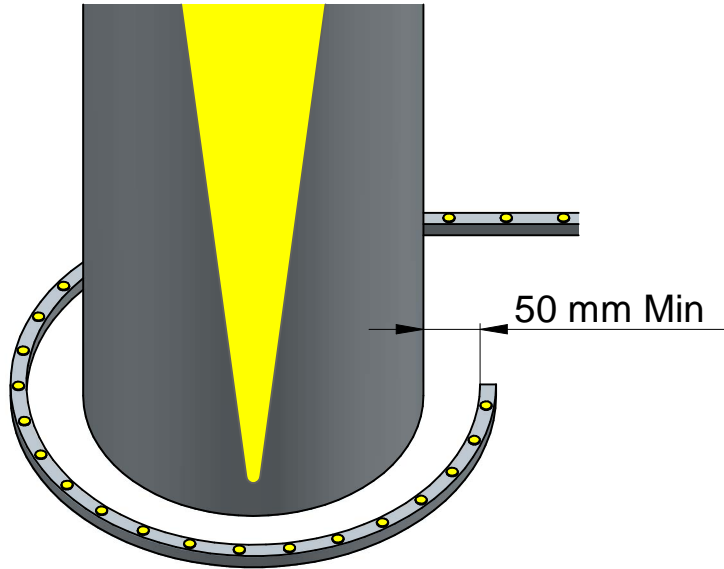

<i>Rubber 3D</i>
82216
82217
82218
82219
82220
82221

**WARNINGS:**

- The external flexible cable or cord of this luminaire cannot be replaced; if the cord is damaged, the luminaire shall be destroyed
- The light source of this luminaire is not replaceable; when the light source reaches its end of life, the whole luminaire shall be replaced.

1

2

3

4

5

6

Ø500 mm

$X > 500 \text{ mm}$

$X = 168\text{mm} \times (1 / 2 / 3 / ..)$  ✓

$X < 168\text{ mm}$  ✗

$Y > 168\text{ mm}$

5

6

7

8

1