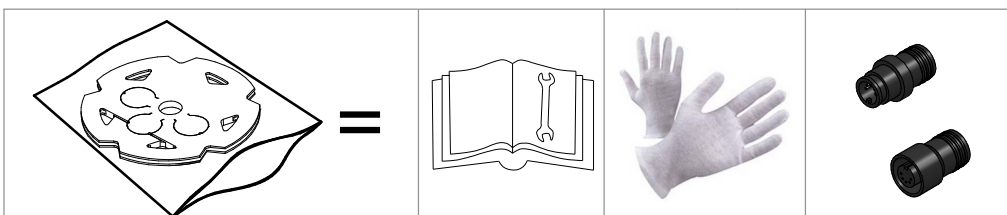

<i>Rubber 3D</i>
82216
82217
82218
82219
82220
82221

**WARNINGS:**

- The external flexible cable or cord of this luminaire cannot be replaced; if the cord is damaged, the luminaire shall be destroyed
- The light source of this luminaire is not replaceable; when the light source reaches its end of life, the whole luminaire shall be replaced.

1

2

3

4

5

6

Ø500 mm

$X > 500 \text{ mm}$