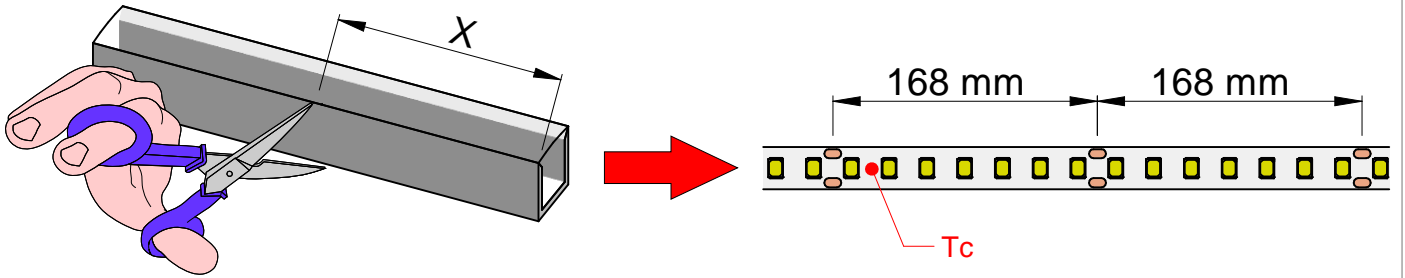

<i>Rubber 3D</i>
82216
82217
82218
82219
82220
82221

**WARNINGS:**

- The external flexible cable or cord of this luminaire cannot be replaced; if the cord is damaged, the luminaire shall be destroyed
- The light source of this luminaire is not replaceable; when the light source reaches its end of life, the whole luminaire shall be replaced.

1

2

3

4

5

6

Ø500 mm

$X > 500 \text{ mm}$

$X = 168\text{mm} \times (1 / 2 / 3 / ..)$  ✓

$X < 168\text{ mm}$  ✗

$Y > 168\text{ mm}$

5

6

7

8

1