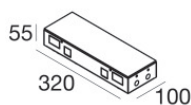

Fylo+ Surface_2 | Lines | Accessories
65019

Controcassa
posizione installativa: soffitto L=320mm, H=55mm, D=100mm

Code

62900