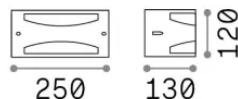

Info sorgente e prestazionali

Sorgente integrata	Light bulb (not included)
Sorgente sostituibile	No
Potenza	E27 max 1 x 60 W
Emissione	Diffuse
Consumo massimo	-
Lampadina consigliata	151991 E27 GOCCIA 09W 4000K CRI80 BIANCO