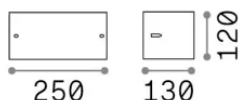

Info sorgente e prestazionali

Sorgente integrata	Light bulb (not included)
Sorgente sostituibile	No
Potenza	E27 max 1 x 60 W
Emissione	Direct + Indirect
Consumo massimo	-
Lampadina consigliata	151991 E27 GOCCIA 09W 4000K CRI80 BIANCO