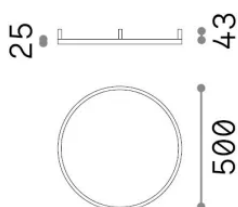

Info sorgente e prestazionali

Sorgente integrata	Integrated LED module
Sorgente sostituibile	Replaceable (by qualified operators only)
Potenza	29 W
Emissione	Direct
Consumo massimo	max 29 W
Caratteristiche LED	LED SMD
CCT LED	3000 K
Durata LED (t. 25°c)	50000 h
CRI	> 90
SDCM	3
Fascio luminoso	115°
Flusso sorgente	3250 lm
Flusso utile	1590 lm
Rischio fotobiologico	EXEMPT