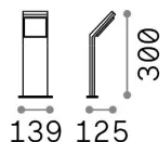

## Esterno - Lampade da terra

Outdoor ground mounted bollard with integrated LED sources and direct light emission

<b>Ean</b>	8021696369662
<b>Articolo</b>	STYLE PT H030 NERO 3000K
<b>Installazione</b>	Lampade da terra
<b>Garanzia</b>	5 years
<b>Peso lordo</b>	0.92 kg
<b>Volume</b>	0.007442 m <sup>3</sup>