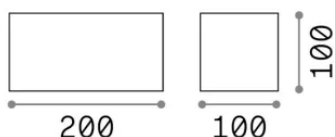

Info sorgente e prestazionali

Sorgente integrata	Integrated LED module
Sorgente sostituibile	No
Potenza	25 W
Emissione	Direct + Indirect
Consumo massimo	max 25 W
Caratteristiche LED	LED COB BRIDGELUX
CCT LED	3000 K
Durata LED (t. 25°c)	30000 h
CRI	> 90
SDCM	3
Fascio luminoso	-
Flusso sorgente	2250 lm
Flusso utile	1340 lm
Rischio fotobiologico	1