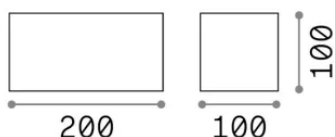

Info sorgente e prestazionali

Sorgente integrata	Integrated LED module
Sorgente sostituibile	No
Potenza	25 W
Emissione	Direct + Indirect
Consumo massimo	max 25 W
Caratteristiche LED	LED COB BRIDGELUX
CCT LED	4000 K
Durata LED (t. 25°c)	30000 h
CRI	> 90
SDCM	3
Fascio luminoso	-
Flusso sorgente	2400 lm
Flusso utile	1440 lm
Rischio fotobiologico	1