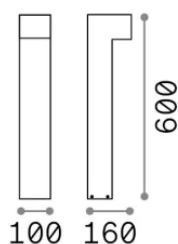

## Esterno - Lampade da terra

Outdoor floor mounted bollard with integrated LED sources and direct light emission

<b>Ean</b>	8021696365350
<b>Articolo</b>	SIRIO LED PT1 H60 NERO
<b>Installazione</b>	Lampade da terra
<b>Garanzia</b>	5 years
<b>Peso lordo</b>	2.1 kg
<b>Volume</b>	0.012834 m <sup>3</sup>