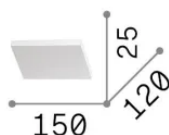

Info sorgente e prestazionali

Sorgente integrata	Integrated LED module
Sorgente sostituibile	No
Potenza	LED 10 W
Emissione	Indirect
Consumo massimo	max 10 W
Caratteristiche LED	LED DOB
CCT LED	3000 K
Durata LED (t. 25°c)	50000 h
CRI	> 90
SDCM	3
Fascio luminoso	120°
Flusso sorgente	900 lm
Flusso utile	850 lm
Rischio fotobiologico	1