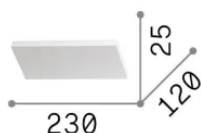

Info sorgente e prestazionali

Sorgente integrata	Integrated LED module
Sorgente sostituibile	No
Potenza	LED 20 W
Emissione	Indirect
Consumo massimo	max 20 W
Caratteristiche LED	LED DOB
CCT LED	3000 K
Durata LED (t. 25°c)	50000 h
CRI	> 90
SDCM	3
Fascio luminoso	120°
Flusso sorgente	1800 lm
Flusso utile	1700 lm
Rischio fotobiologico	1