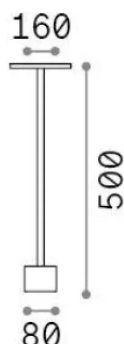

Info generali

Esterno - Lampade da terra

Outdoor floor bollard with integrated LED sources and indirect light emission

Ean	8021696347844
Articolo	TOFFEE PT D160 H050 COFFEE
Installazione	Lampade da terra
Garanzia	5 years
Peso lordo	3.7 kg
Volume	0.026334 m ³