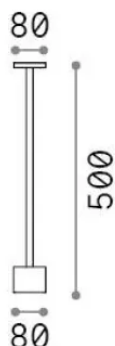

Info generali

Esterno - Lampade da terra

Outdoor floor bollard with integrated LED sources and indirect light emission

Ean	8021696347790
Articolo	TOFFEE PT D080 H050 NERO
Installazione	Lampade da terra
Garanzia	5 years
Peso lordo	2.94 kg
Volume	0.023954 m ³