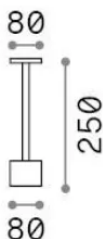

Info generali

Esterno - Lampade da terra

Outdoor floor bollard with integrated LED sources and indirect light emission

Ean	8021696347769
Articolo	TOFFEE PT D080 H025 NERO
Installazione	Lampade da terra
Garanzia	5 years
Peso lordo	2.52 kg
Volume	0.015288 m ³