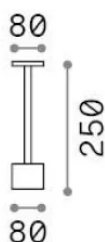

Info generali

Esterno - Lampade da terra

Outdoor floor bollard with integrated LED sources and indirect light emission

| | |
|----------------------|----------------------------|
| Ean | 8021696347752 |
| Articolo | TOFFEE PT D080 H025 COFFEE |
| Installazione | Lampade da terra |
| Garanzia | 5 years |
| Peso lordo | 2.52 kg |
| Volume | 0.015288 m ³ |