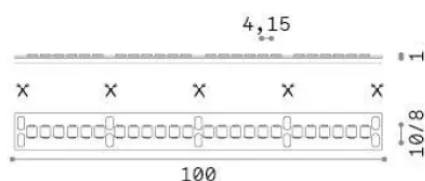

Info sorgente e prestazionali

Potenza	50 W
Emissione	Direct
Consumo massimo	max (1 m) 10 W
CCT LED	4000 K
Durata LED (t. 25°C)	50000 h
CRI	> 90
SDCM	3
Fascio luminoso	120 °
Flusso utile	(1 m) 1020 lm
Rischio fotobiologico	1