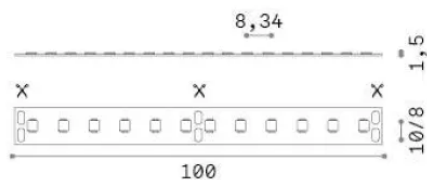

Info sorgente e prestazionali

Potenza	25 W
Emissione	Direct
Consumo massimo	max (1 m) 5 W
CCT LED	4000 K
Durata LED (t. 25°C)	50000 h
CRI	> 90
SDCM	3
Fascio luminoso	120 °
Flusso utile	(1 m) 500 lm
Rischio fotobiologico	1