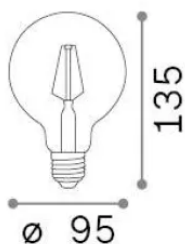

Info generali

Lampadine e accessori - Goccia

Non-dimmable light bulb with integrated LED sources and diffuse light emission

Ean	8021696345840
Articolo	E27 GLOBO D95 FILAMENT 4W 3000K CRI80 BIANCO
Installazione	Light bulb
Garanzia	5 years
Peso lordo	0.11 kg
Volume	0.00155 m ³