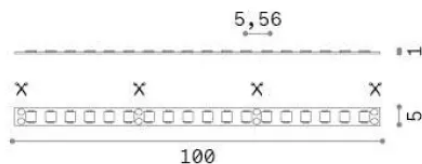

### Lampadine e accessori - Strip led

Indoor dimmable LED strip with integrated LED sources and direct light emission

<b>Ean</b>	8021696345796
<b>Articolo</b>	STRIP LED 5MM SMD 08W/M 4000K CRI90 IP20
<b>Installazione</b>	Slot / Tesi 08 mm profile - max length for connection in line: 5 m
<b>Garanzia</b>	5 years
<b>Peso lordo</b>	0.14 kg
<b>Volume</b>	0.000756 m <sup>3</sup>