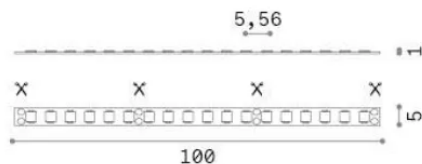

## Lampadine e accessori - Strip led

Indoor dimmable LED strip with integrated LED sources and direct light emission

<b>Ean</b>	8021696345772
<b>Articolo</b>	STRIP LED 5MM SMD 08W/M 2700K CRI90 IP20
<b>Installazione</b>	Slot / Tesi 08 mm profile - max length for connection in line: 5 m
<b>Garanzia</b>	5 years
<b>Peso lordo</b>	0.14 kg
<b>Volume</b>	0.000756 m <sup>3</sup>