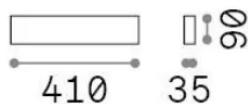

Info sorgente e prestazionali

Sorgente integrata	Integrated LED module
Sorgente sostituibile	No
Potenza	14 W
Emissione	Direct + Indirect
Consumo massimo	max 14 W
Caratteristiche LED	LED SMD
CCT LED	3000 K
Durata LED (t. 25°c)	35000 h
CRI	> 90
SDCM	3
Fascio luminoso	-
Flusso sorgente	1550 lm
Flusso utile	920 lm
Rischio fotobiologico	1