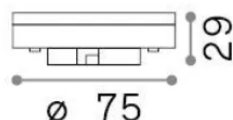

## Lampadine e accessori - Lampadine gx53

Non-dimmable light bulb with integrated LED sources and direct light emission

<b>Ean</b>	8021696342900
<b>Articolo</b>	GX53 9W 2700K CRI90
<b>Installazione</b>	Light bulb
<b>Garanzia</b>	5 years
<b>Peso lordo</b>	0.03 kg
<b>Volume</b>	0.000169 m <sup>3</sup>