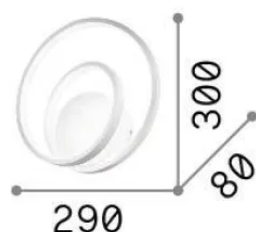

Info sorgente e prestazionali

Sorgente integrata	Integrated LED module
Sorgente sostituibile	No
Potenza	26 W
Emissione	Diffuse
Consumo massimo	max 26 W
Caratteristiche LED	LED SMD
CCT LED	2700 K
Durata LED (t. 25°c)	30000 h
CRI	> 90
SDCM	3
Fascio luminoso	-
Flusso sorgente	2450 lm
Flusso utile	1160 lm
Rischio fotobiologico	EXEMPT