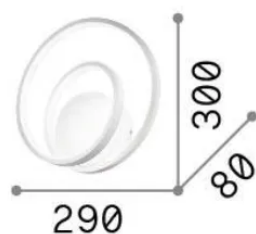

Info sorgente e prestazionali

Sorgente integrata	Integrated LED module
Sorgente sostituibile	No
Potenza	26 W
Emissione	Diffuse
Consumo massimo	max 26 W
Caratteristiche LED	LED SMD
CCT LED	2700 K
Durata LED (t. 25°c)	30000 h
CRI	> 90
SDCM	3
Fascio luminoso	-
Flusso sorgente	2450 lm
Flusso utile	1290 lm
Rischio fotobiologico	EXEMPT