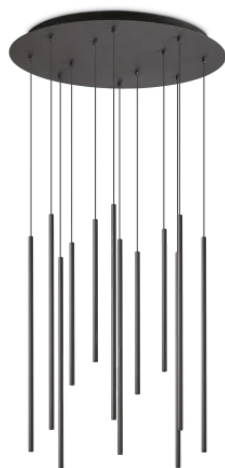

Info generali

Interno - Sospensioni

Indoor ceiling mounted lamp with multiple integrated LED sources and direct light emission

Ean	8021696341095
Articolo	LOOK LED SP12 ROUND DROP D16 ON-OFF NE 2700K
Installazione	Sospensioni
Garanzia	5 years
Peso lordo	10.4 kg
Volume	0.059771 m ³

Info sorgente e prestazionali

Sorgente integrata	Integrated LED module
Sorgente sostituibile	Replaceable (by qualified operators only)
Potenza	LED 19 W
Emissione	Direct
Consumo massimo	max 19 W
Caratteristiche LED	LED SMD
CCT LED	2700 K
Durata LED (t. 25°c)	20000 h
CRI	> 90
SDCM	3
Fascio luminoso	45°
Flusso sorgente	1750 lm
Flusso utile	1500 lm
Rischio fotobiologico	2