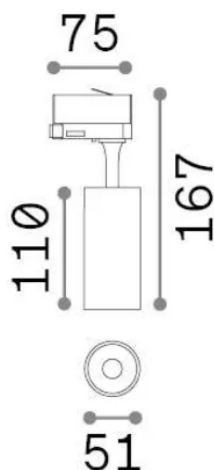

Info generali

Tecnico - Proiettori e Binari

Indoor track mounted adjustable non-dimmable projector with integrated LED sources and direct light emission

Ean	8021696340838
Articolo	FOX TR 3-PHASE 08W CRI90 2700K ON-OFF NERO
Installazione	Proiettori e Binari
Garanzia	5 years
Peso lordo	0.45 kg
Volume	0.001518 m³

Info tecniche e installative

Peso netto	0.36 kg
Classe di isolamento	I
Grado di protezione	IP20
Conformità	CE
Temperatura d'esercizio	0° ~ +40 °C
Dimmer	Non-dimmable, On-Off
Alimentazione	220-240 V AC 50/60 Hz
Alimentatore	In-built, included Replaceable (by qualified operators only), electronic
Accessori non inclusi	Single connection on-off, Link 3-phase on-off profile

Info sorgente e prestazionali

Sorgente integrata	Integrated LED module
Sorgente sostituibile	Replaceable (by qualified operators only)
Potenza	8 W
Emissione	Direct
Consumo massimo	max 8 W
Caratteristiche LED	LED COB
CCT LED	2700 K
Durata LED (t. 25°c)	50000 h
CRI	> 90
SDCM	3
Fascio luminoso	54°
Flusso sorgente	950 lm
Flusso utile	680 lm
Rischio fotobiologico	1