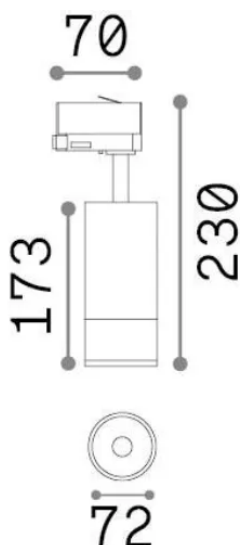

Info generali

Tecnico - Proiettori e Binari

Indoor track mounted adjustable non-dimmable projector with integrated LED sources and direct light emission

Ean	8021696340821
Articolo	EOS TR 3-PHASE 25W 2700K ON-OFF BI
Installazione	Proiettori e Binari
Garanzia	5 years
Peso lordo	1 kg
Volume	0.003276 m ³