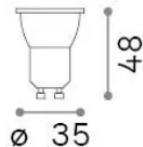

Info generali

Lampadine e accessori - Lampadine gu10

Non-dimmable light bulb with integrated LED sources and direct light emission

Ean	8021696339771
Articolo	GU10 04W 280Lm 3000K CRI90
Installazione	Light bulb
Garanzia	5 years
Peso lordo	0.09 kg
Volume	6.1e-05 m ³