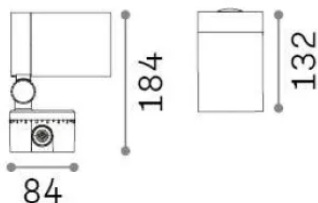

Info sorgente e prestazionali

Sorgente integrata	Integrated LED module
Sorgente sostituibile	Replaceable (by qualified operators only)
Potenza	LED 19 W
Emissione	Direct
Consumo massimo	max 19 W
Caratteristiche LED	LED COB CITIZEN
CCT LED	3000 K
Durata LED (t. 25°c)	50000 h
CRI	> 90
SDCM	3
Fascio luminoso	47°
Flusso sorgente	1700 lm
Flusso utile	1490 lm
Rischio fotobiologico	1