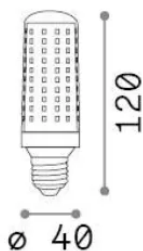

Info sorgente e prestazionali

Potenza	14 W
Emissione	Diffuse
Consumo massimo	max 14 W
CCT LED	3000 K
Durata LED (t. 25°C)	25000 h
CRI	> 90
SDCM	3
Fascio luminoso	-
Flusso utile	1650 lm