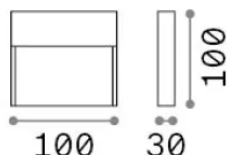

Info sorgente e prestazionali

Sorgente integrata	Integrated LED module
Sorgente sostituibile	Replaceable (by qualified operators only)
Potenza	LED 1,5 W
Emissione	Direct Asymmetrical
Consumo massimo	max 1,5 W
Caratteristiche LED	LED SMD
CCT LED	3000 K
Durata LED (t. 25°C)	20000 h
CRI	> 90
SDCM	3
Flusso sorgente	160 lm
Flusso utile	110 lm
Rischio fotobiologico	EXEMPT