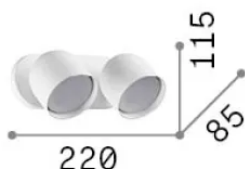

Info sorgente e prestazionali

Sorgente integrata	Light bulb (included)
Sorgente sostituibile	No
Potenza	GX53 max 2 x 15 W
Emissione	Direct
Consumo massimo	-
Lampadina inclusa	123936 GX53 9W 3000K CRI80
Lampadina consigliata	123936 GX53 9W 3000K CRI80