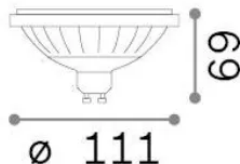

**Info generali****Lampadine e accessori - Lampadine gu10**

Non-dimmable light bulb with integrated LED sources and direct light emission

<b>Ean</b>	8021696327068
<b>Articolo</b>	GU10 12W 1120Lm 4000K CRI90
<b>Installazione</b>	Light bulb
<b>Garanzia</b>	5 years
<b>Peso lordo</b>	0.11 kg
<b>Volume</b>	0.001008 m <sup>3</sup>