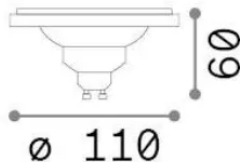

Info generali

Lampadine e accessori - Lampadine gu10

Non-dimmable light bulb with integrated LED sources and direct light emission

Ean	8021696327051
Articolo	GU10 12W 970Lm 4000K CRI90
Installazione	Light bulb
Garanzia	5 years
Peso lordo	0.09 kg
Volume	0.000908 m ³

Potenza	12 W
Emissione	Direct
Consumo massimo	max 12 W
CCT LED	4000 K
Durata LED (t. 25°C)	25000 h
CRI	> 90
Fascio luminoso	20 °
Flusso utile	970 lm
Rischio fotobiologico	EXEMPT