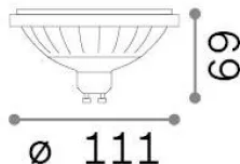

## Lampadine e accessori - Lampadine gu10

Non-dimmable light bulb with integrated LED sources and direct light emission

<b>Ean</b>	8021696327044
<b>Articolo</b>	GU10 12W 1050Lm 3000K CRI90
<b>Installazione</b>	Light bulb
<b>Garanzia</b>	5 years
<b>Peso lordo</b>	0.11 kg
<b>Volume</b>	0.001008 m <sup>3</sup>