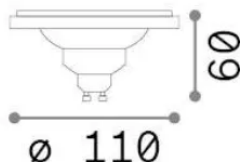

## Lampadine e accessori - Lampadine gu10

Non-dimmable light bulb with integrated LED sources and direct light emission

<b>Ean</b>	8021696327037
<b>Articolo</b>	GU10 12W 1030Lm 3000K CRI90
<b>Installazione</b>	Light bulb
<b>Garanzia</b>	5 years
<b>Peso lordo</b>	0.08 kg
<b>Volume</b>	0.000845 m <sup>3</sup>