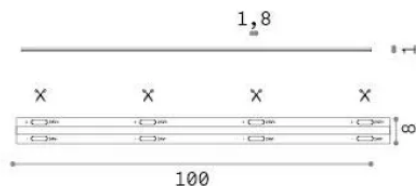

### Lampadine e accessori - Strip led

Indoor dimmable LED strip with integrated LED sources and direct light emission

<b>Ean</b>	8021696325972
<b>Articolo</b>	STRIP LED COB 08W/M 4000K CRI90 IP20
<b>Installazione</b>	Slot / Tesi 20 mm profile - max length for connection in line: 5 m
<b>Garanzia</b>	5 years
<b>Peso lordo</b>	0.1 kg
<b>Volume</b>	0.000365 m <sup>3</sup>